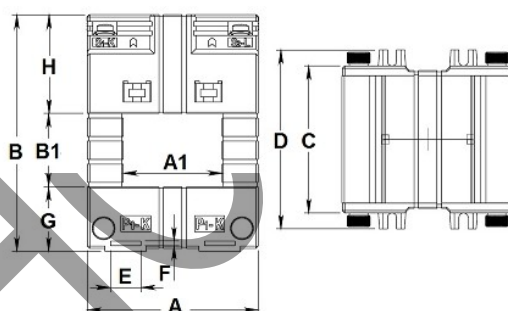

Electrical Parameter	
Frequency	50-2.5KHz
Rated Input	0.5A-6000A
Measuring range	10%In-130%In
Rated Output	0.333V(AC) or 0-5A
Ratio	$\leq \pm 0.2\%$
Phase angle	$\leq \pm 10\text{min}$
Dielectric strength	5.0KV/1mA/1min
Insulation Resistance	DC500V/100MΩ min

Mechanical Parameter	
Case	PC+ABS/UL94-V0
Bobbin	PC+ABS
Core	Silicon
Internal structure	Epoxy
Construction	Tie
Operating Temp	$-25^{\circ}\text{C} \sim +75^{\circ}\text{C}$
Operating Humidity	$\leq 85\%$
Output Connection	Terminal

◆ Type Selection (Output: 1A/5A/0.333V)

P/N	Input (A)	Output (A/V)	Accuracy	Dimensions(mm)									
				A1	B1	A	B	C	D	E	F	G	H
SCTK732B-330	0-630A	1A/5A/0.333V	0.2, 0.5, 1.0	33	32	69	119	64	78	13	2	43	43
SCTK732B-430	0-800A	1A/5A/0.333V	0.2, 0.5, 1.0	43	32	79	119	64	78	13	2	43	43
SCTK732B-530	0-1250A	1A/5A/0.333V	0.2, 0.5, 1.0	53	32	89	119	64	78	13	2	43	43
SCTK732B-630	0-1600A	1A/5A/0.333V	0.2, 0.5, 1.0	63	32	99	119	64	78	13	2	43	43
SCTK732B-830	0-2000A	1A/5A/0.333V	0.2, 0.5, 1.0	83	32	119	119	64	78	13	2	43	43
SCTK732B-1030	0-3000A	1A/5A/0.333V	0.2, 0.5, 1.0	103	32	139	119	64	78	13	2	43	43
SCTK732B-1230	0-3600A	1A/5A/0.333V	0.2, 0.5, 1.0	123	32	159	119	64	78	13	2	43	43
SCTK732B-1330	0-4000A	1A/5A/0.333V	0.2, 0.5, 1.0	133	32	169	119	64	78	13	2	43	43
SCTK732B-1430	0-5000A	1A/5A/0.333V	0.2, 0.5, 1.0	143	32	179	119	64	78	13	2	43	43
SCTK732B-1830	0-5000A	1A/5A/0.333V	0.2, 0.5, 1.0	183	32	219	119	64	78	13	2	43	43

ShaanXi Shinhom Enterprise Co.,Ltd

Tel: +86-029-87851838 Fax: +86-029-87851840

Web: [Http://www.shinhom.com](http://www.shinhom.com) Mail: sales@shinhom.com.cn